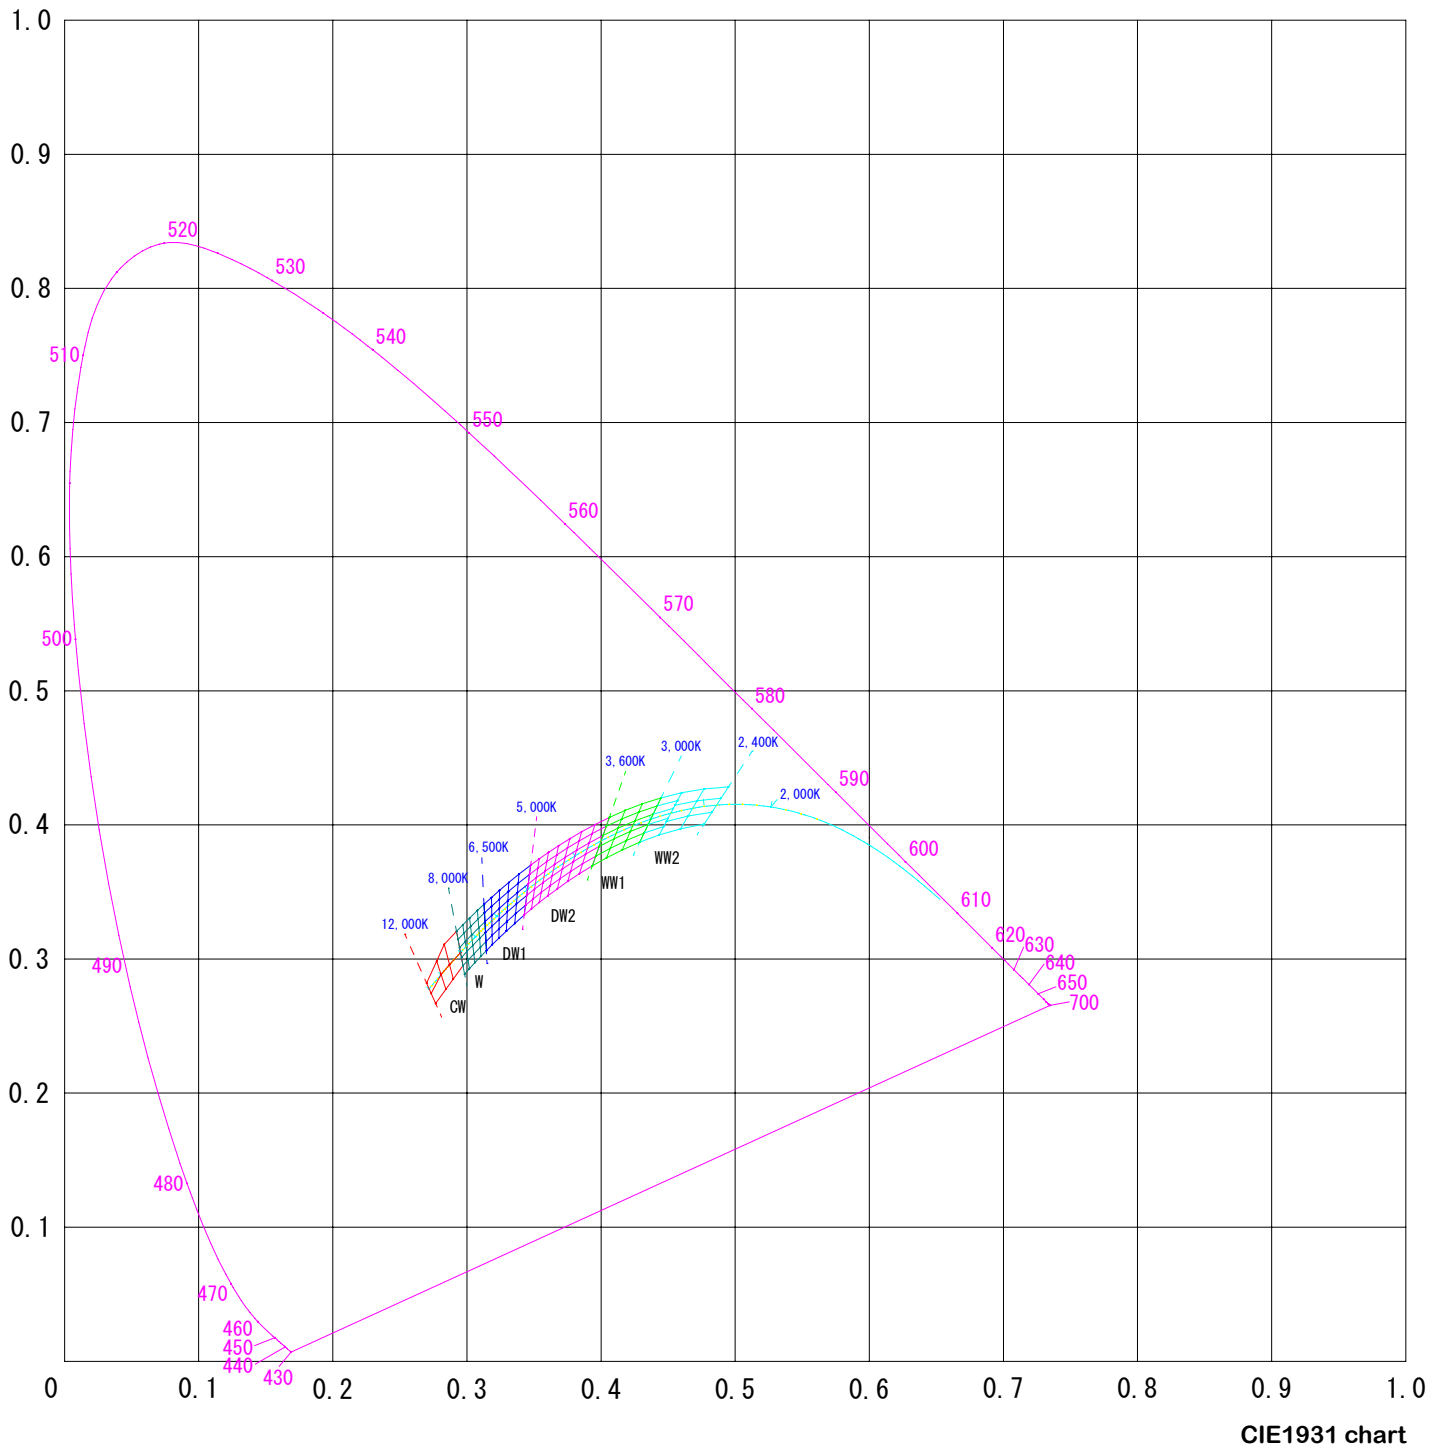

YELLS New Chromaticity Bin & White CCT Ranges

1 July 2008

YELLS White CCT range definitions

Color	Unit	CCT Range	Tolerance	Yells Standard Stock
Cool white	CW	12,000-8,000 K	±1000	9,000K
White	W	8,000-6,500 K	±500	7,500K
Day White	DW1	6,500-5,000 K	±300	5,500K
Day White	DW2	5,000-3,600 K	±250	4,500K
Warm White	WW1	3,600-3,000 K	±175	3,200K
Warm White	WW2	3,000-2,400 K	±150	2,400K

YELLS New Chromaticity Bin & White CCT Ranges

1 July 2008