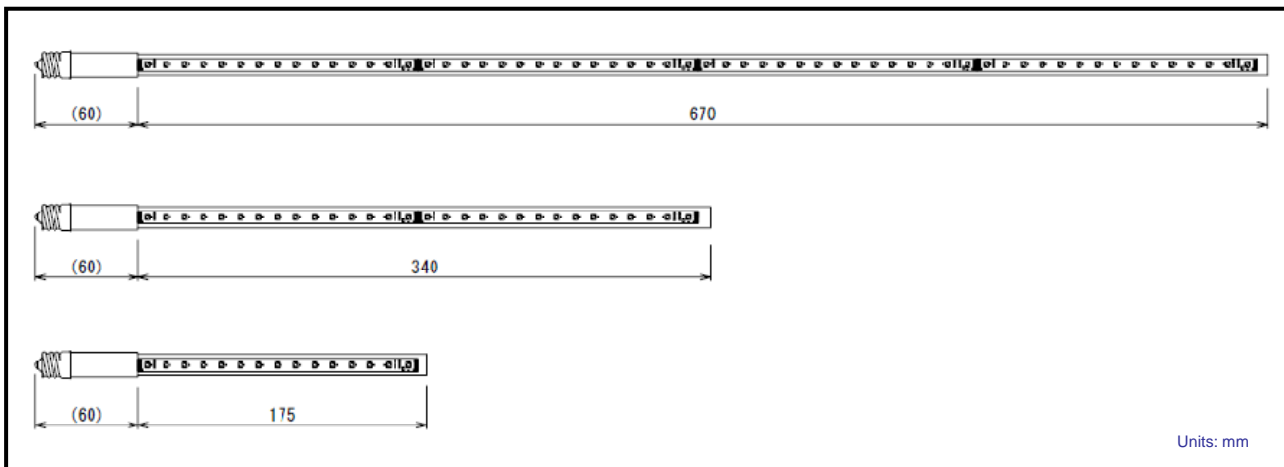

NEW

'smart light' *aurora* SERIES
YSL3228L※※※※※

plug in 100 volt AC SSLight

Available in 3 lengths

3 white colors

W (8000K), DW (5000K), WW (2500K)

Contact us for other custom colors

Optical properties

Single Sealed Unit

Product No.	Length (mm)	Flux (lm)	Color (K)
YSL3228L175xx	175	90	W – Cool DW – Day WW – Warm
YSL3228L340xx	340	180	
YSL3228L670xx	670	360	

Electrical

	YSL3228L175xx	YSL3228L340xx	YSL3228L670xx
Voltage	AC100V (口金E17) *		
Power	1.6W	3.2W	6.4W