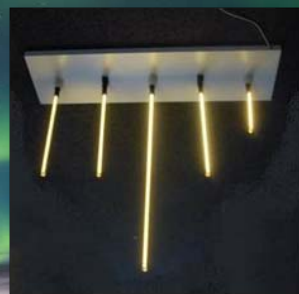

NEW

'smart light' *aurora* SERIES
YSL3228L※※※※※

plug in 100 volt AC SSLight

Available in 3 lengths

3 white colors

W (8000K), DW (5000K), WW (2500K)

Contact us for other custom colors

Optical properties

Single Sealed Unit

Product No.	Length (mm)	Flux (lm)	Color (K)
YSL3228L175xx	175	90	W – Cool DW – Day WW – Warm
YSL3228L340xx	340	180	
YSL3228L670xx	670	360	

Electrical

	YSL3228L175xx	YSL3228L340xx	YSL3228L670xx
Voltage	AC100V (口金E17) *		
Power	1.6W	3.2W	6.4W