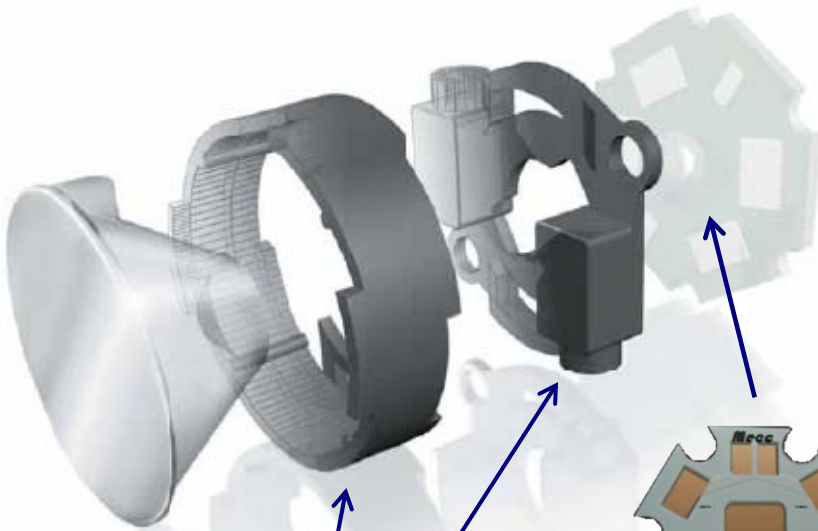

NEW

Easy Wiring – No Soldering !

Shadow YBBC14X SERIES + Plus power LED module

The Shadow Plus includes high performance LED on copper sub-mount and easy wire holder.

The Shadow Alpha includes all of the above + optic.

豊富なレンズ群！
High quality lens !

MECC Star 銅基板
(copper sub-mount)

Shadow YBBC14X
アンチヒューズ素子
内蔵品も可能
注)一部対応できない
種類もございます。
Shadow power LED
with anti-fuse
protection

専用コネクタ&レンズホルダ
Dedicated connector & lens holder

1. Attach holder

2. Insert wires

Contact us for the best short-wiring cable

3. Snap on Optic

施工例

Array construction example